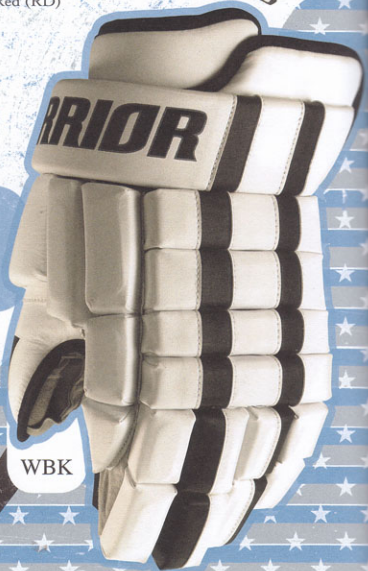

PIMPS

CONTOUR GLOVE

custom zable

BONAFIDE

THE REAL DEAL. WITHOUT HAVING TO PART WITH THE REAL GREEN.

PRODUCT FEATURES:

- Similar fit to pro spec using same patterns as our Franchise gloves.
- Synthetic leather outer shell.
- Lightweight dual layer foams of Low and High Density improve impact protection.
- High Density poly-ethylene plastic backroll and finger inserts.
- Nash plus Digi grip dual layer palm and gussets for supple feel and pro spec grip area.
- V-Tek moisture wick liner system with antimicrobial treatment.

COLORS: Wht/Blk (WBK) Blk (BK) Nvy (NV)
Blk/Red (BRD) Roy/Wht (RYW) Red (RD)

SIZES: 11", 12", 13", 14", 15"

ITEM CODES:

11" - HG140011 • COLOR CODE
12" - HG140012 • COLOR CODE
13" - HG140013 • COLOR CODE
14" - HG140014 • COLOR CODE
15" - HG140015 • COLOR CODE