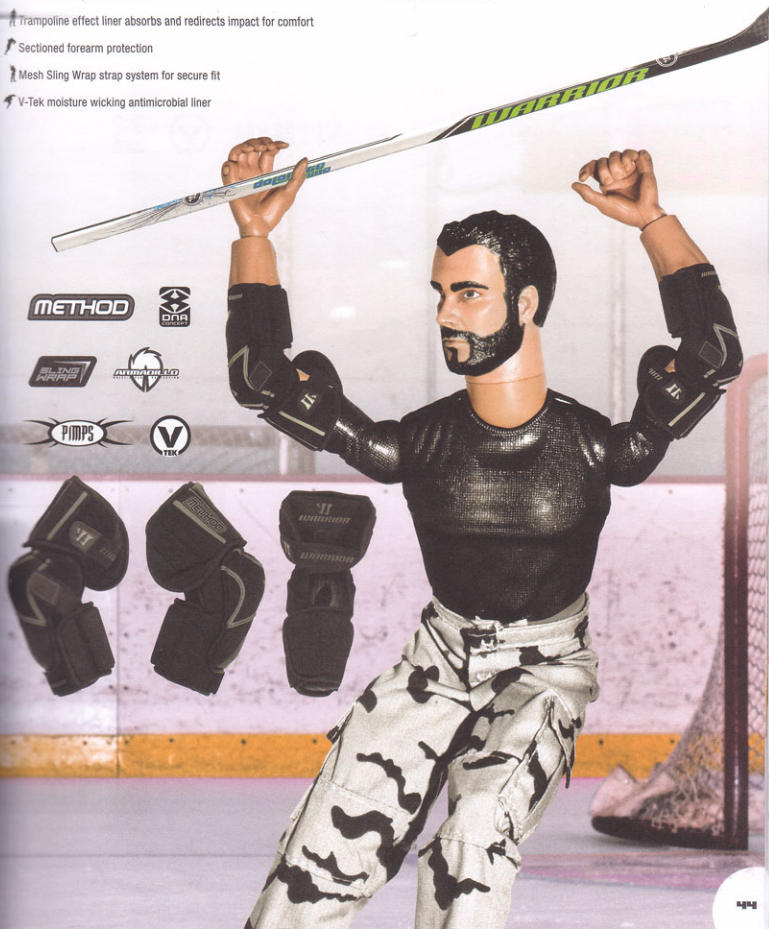

METHOD

The original elbow protection for those who don't mind getting rough.

PRODUCT FEATURES:

- Lightweight elbow pad with a premium protection package for comfort right off the shelf
- Trampoline effect liner absorbs and redirects impact for comfort
- Sectioned forearm protection
- Mesh Sling Wrap strap system for secure fit
- V-Tek moisture wicking antimicrobial liner

SIZES:

SR: S, M, L
JR: S, L

ITEM CODES:

SENIOR: MEEPS + Size
JUNIOR: MEEPJ + Size