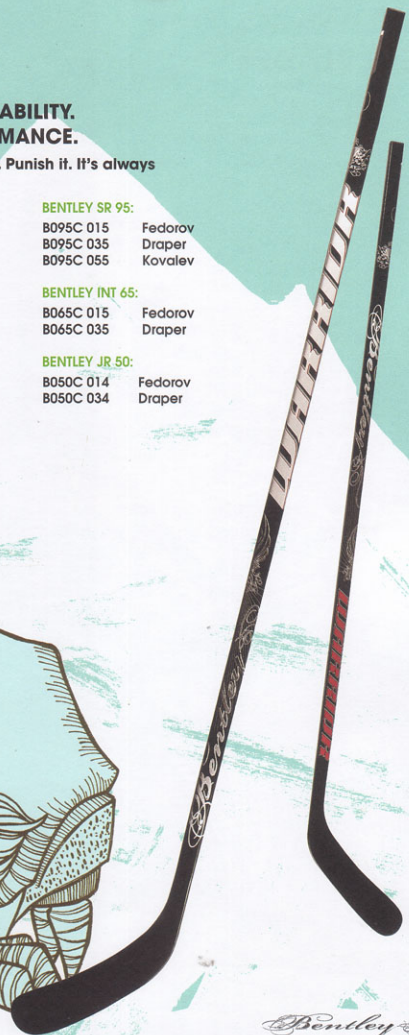

NEW

BENTLEY

WORKHORSE DURABILITY. STALLION PERFORMANCE.

Beat it. Work it. Abuse it. Punish it. It's always ready for more.

- + Mid-Flex Shaft
- + Extreme Durability
- + 590 Grams

SENIOR

Clear - 95

*PATTERNS:

Fedorov, Draper, Kovalev

INTERMEDIATE

Clear - 65

*PATTERNS:

Fedorov, Draper

JUNIOR

Clear - 50

*PATTERNS:

Fedorov, Draper

*For complete list of patterns, please visit pg. 4

BENTLEY SR 95:

B095C 015	Fedorov
B095C 035	Draper
B095C 055	Kovalev

BENTLEY INT 65:

B065C 015	Fedorov
B065C 035	Draper

BENTLEY JR 50:

B050C 014	Fedorov
B050C 034	Draper

WARRIOR

Bentley