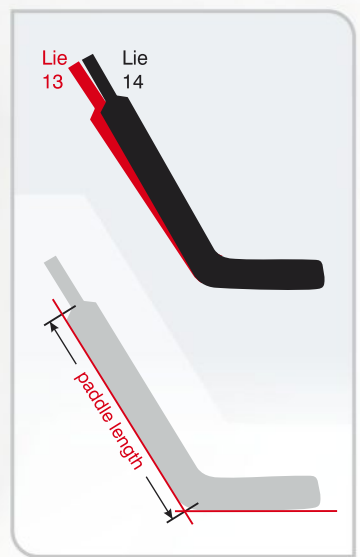

PRO 9975 G

PU Foam constructed Pro Goalie Stick
 C-Fiberglass Laminate surfaced paddle
 Carbon Fiberglass Laminate reinforced shaft

PRO 9950 G

PU Foam constructed Pro Goalie Stick
 Fiberglass Fabric reinforced paddle
 Carbon Fiberglass Laminate reinforced shaft

PRO GOALIE					
	9985-G	9975-G	9950-G	9950-Int	9950-Jr
length	1500 mm 59"	1500 mm 59"	1500 mm 59"	1400 mm 55"	1350 mm 53"
paddle cm	65/67/69/71	65/67/69/71	65/67/69/71	61/63	54/58
paddle inch	25½" 26" 27" 28"	25½" 26" 27" 28"	25½" 26" 27" 28"	24" 25"	21" 23"
CURVE	•	•	•	•	•
NH-PRO	•	•	•	•	•
OH	•	•	•	•	•
LUN	•	•	•	•	•
REG					•