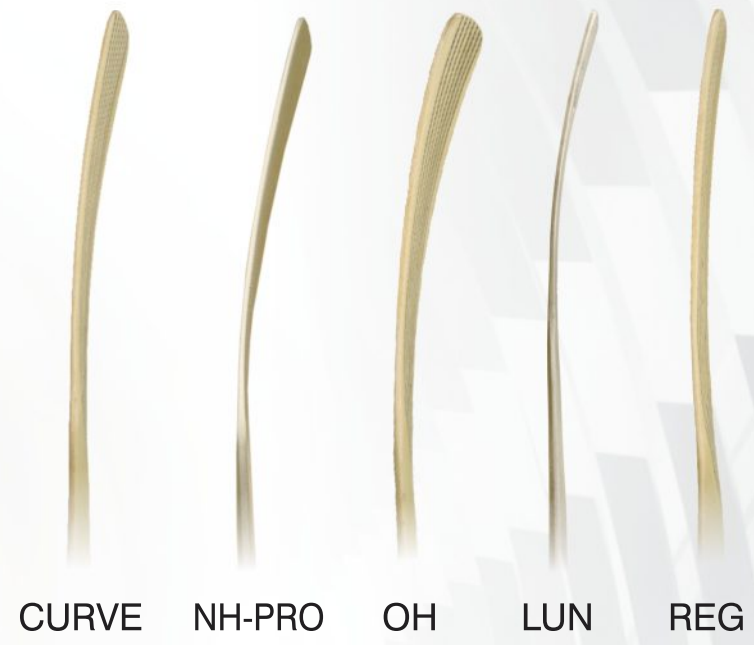

F 8.3

F 8.4

F 8.7

3 Color options:

-  • CLEAR
-  • BLACK ICE
-  • BLACK

F 8.10

Alexei Morozov, Captain of Team Russia

GOALIE PRO STICKS

PRO 9975 G

PU Foam constructed Pro Goalie Stick
 C-Fiberglass Laminate surfaced paddle
 Carbon Fiberglass Laminate reinforced shaft

PRO 9950 G

PU Foam constructed Pro Goalie Stick
 Fiberglass Fabric reinforced paddle
 Carbon Fiberglass Laminate reinforced shaft

PRO 9950 Int

PU Foam constructed Pro Goalie Stick
 Fiberglass Fabric reinforced paddle
 Carbon Fiberglass Laminate reinforced shaft

PRO 9950 Jr

PU Foam constructed Pro Goalie Stick
 Fiberglass Fabric reinforced paddle
 Fiberglass Laminate reinforced shaft.