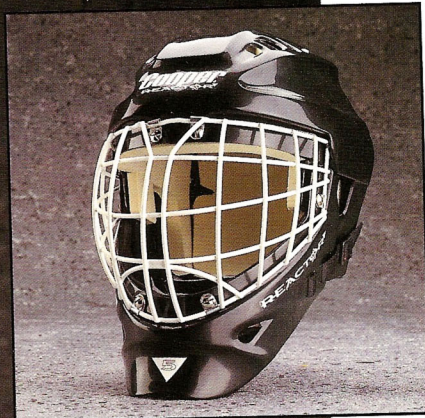

- Back hand comfort pad.
 - Lycra® spandex gussets for a lightweight cool palm.
 - High density foam blocking pad provides an extremely lightweight sturdy blocking surface.
- Available in:**
- Regular and Full Right
 - Black
 - Custom Colours

**GM3000C REACTOR* 3 SERIES
SENIOR PRO MODEL**

- Deep T-trap for excellent puck control.
- Two adjustable wrist straps.
- One piece thumb and moulded full palm polyethylene for maximum protection and easy break-in.
- Maximum width and length.
- Constructed of durable Clarino[®].
- Velcro[®] cuff for easy adjustments and fast drying.
- Individual finger stalls for improved control.

Available in:

- Regular and Full Right
- Black
- Custom Colours

REACTOR[®]

**GM3000S
REACTOR* 3 SERIES
SENIOR PRO MODEL**

- Improved curved top for rebound control.
- Finger and wrist protectors.
- Wide cuff for easy interaction with the arm pads.
- Adjustable wrist strap.
- Constructed of durable Clarino[®].
- New contoured thumb protector.

Available in:

- Regular and Full Right
- Black
- Custom Colours

Cooper

NEW M5000 REACTOR* 5 SERIES SENIOR AND JUNIOR GOAL MASK

- Pending CSA and HECC approval.
- Total weight of approx. 995 grams offers a lightweight balanced goal mask.
- Injection molded high impact polyethylene shell.
- Tempered carbon steel wire cage for durability.
- Unique wire construction for excellent peripheral vision.
- Hinged jaw and cage allows easy access to the airways and face.
- Easy three screw adjustable back plate for a custom fit.
- 5/8" Rubatex[®] liner for comfort.
- Thermoformed BXL⁺ foam adjustable chin cup for a custom comfortable fit.
- 2 removable sweat bands and a carrying bag are included.
- Decal packages are available