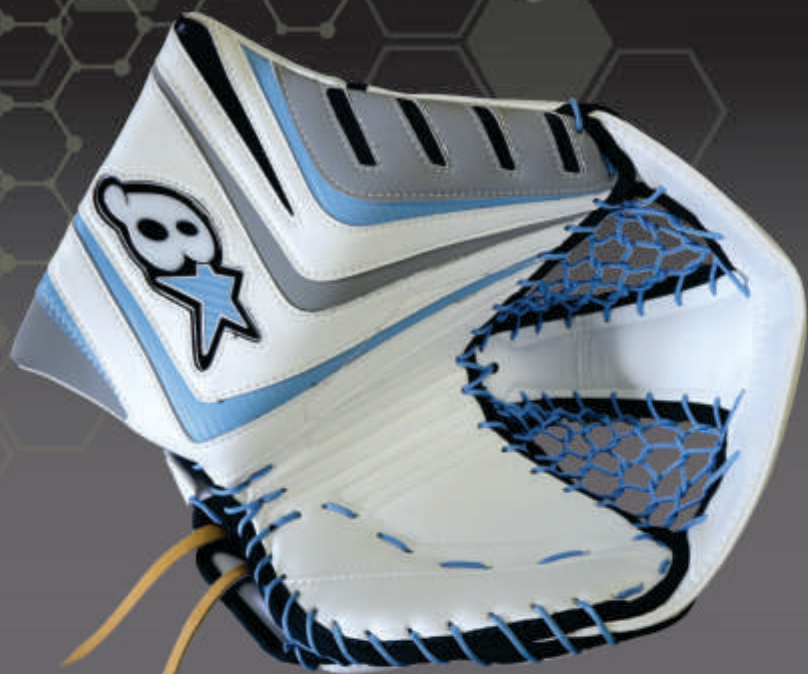

|| FLY II

« FLX »

STREAMLINED OUTER ROLL

Streamlined outer roll both reduces weight as well as improves visibility in close.

E-FOAM

Ultra lightweight E-foam pad core

SPECS

- 2 DISTINCT CORE OPTIONS TO SATISFY ALL STYLES OF PLAY
- FIRM PAD FACE PRODUCING LONGER REBOUNDS
- ULTRATHIN PROFILE ALLOWS FOR EFFORTLESS MOVEMENT
- LACED IN OUTER KNEE FLAP ALLOWS FOR OPEN OR CLOSED KNEE CRADLE
- SMART TOE AND SMART BOOT STANDARD
- SMART X-STRAPPING

- AVAILABLE IN 32" - 38" AND CUSTOM SIZING
- CUSTOM COLOURS AND GRAPHICS AVAILABLE

INTEGRATED KNEE PADS

Knee pad attachment provides an additional connection point between leg and pad.

OPTIK

BOA SYSTEM

HEX-AIR

Boa dials on the hand and wrist allows for desired and consistent tension.

Floating wrist pad featured Hex-Air meshed SBA for improved comfort and air flow.

Redesigned shape gives a massive pocket and larger overall presentation.