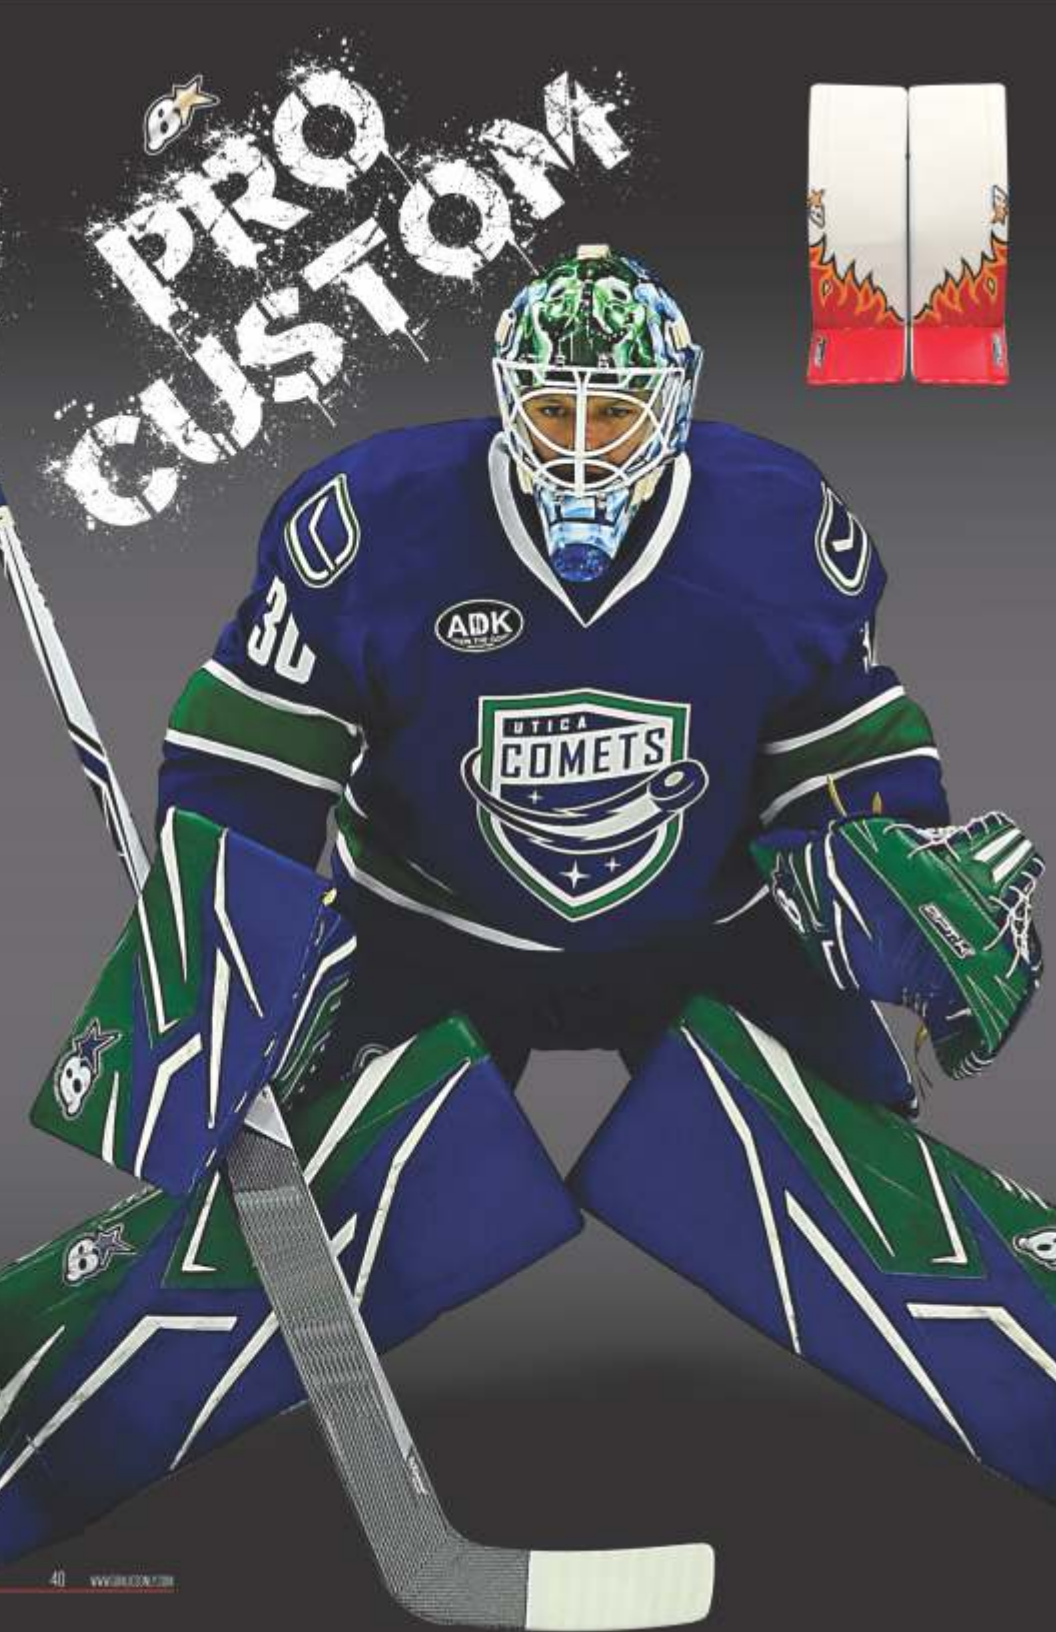

GOAL PANT SIZE CHART

JUNIOR

SIZE	GOALTENDER HEIGHT
SM	22" - 24" (56cm - 61cm)
MED	24" - 26" (61cm-66cm)
LG	26" - 28" (66cm - 71cm)
XL	28" - 30" (71cm - 76cm)

SENIOR

SIZE	GOALTENDER HEIGHT
SM	32" - 34" (82cm - 86cm)
MED	34" - 36" (86cm - 91cm)
LG	38" - 38" (91cm - 97cm)
XL	38" - 40" (97cm - 102cm)
XXL	40" - 44" (102cm-112cm)