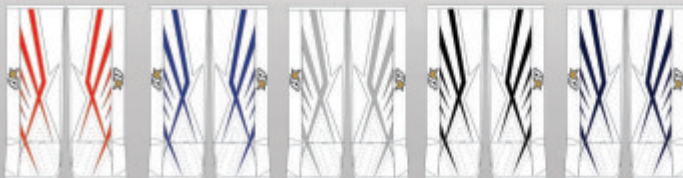

CUSTOM COLOUR KITS

SIZES AVAILABLE

SENIOR 32"X, 34"X, 35"X, 36"X

JUNIOR 30"X, 31"X, 32"X

JUNIOR 27"X, 28"X

EASILY TRANSFORM INTO ANY COLOUR COMBINATION WITH CUSTOM COLOUR KIT