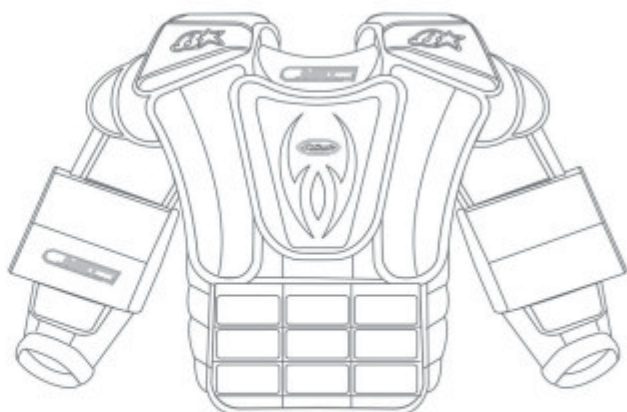

ARM & BODY SIZE CHART

JUNIOR

SIZE	GOALTENDER HEIGHT
SM	4' - 4'5" (122cm-130cm)
MED	4'6" - 4'7" (141cm-150cm)
LG	5' - 5'2" (152cm-159cm)
XL	5'2" - 5'5" (159cm-166cm) Int.

SENIOR

SIZE	GOALTENDER HEIGHT
XS	5' - 5'2" (152cm-159cm)
SM	5'3" - 5'5" (160cm-166cm)
MED	5'6" - 5'9" (167cm-176cm)
LG	5'10" - 6' (177cm-184cm)
XL	6'1" - 6'5" (185cm-196cm)