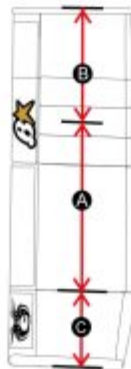

GOAL PAD CUSTOM SIZE CHART

1. ANKLE TO KNEE

With the leg in a slightly bent position, measure from the inside ankle bone up to the center of the knee

2. THIGH RISE

Measure from the center of the knee up to the desired thigh height.

3. SKATE SIZE

STOCK PAD SIZE	ANKLE TO KNEE	THIGH RISE	SKATE SIZE
32"+1	17"	11"	8
33"+1	17.5"	11"	9
34"+1	18"	11"	10
35"+1	18"	12"	10
36"+1	19"	12"	10
37"+1	19"	13"	10
38"+1	20"	13"	10

ACTUAL MEASUREMENTS ON THE FACE OF A FINISHED GOAL PAD

A. MEASUREMENT FROM ANKLE SEAM TO MID POINT OF KNEE

B. MEASUREMENT FROM MID POINT OF KNEE TO TOP OF GOAL PAD

C. MEASUREMENT FROM ANKLE SEAM TO BOTTOM OF GOAL PAD

STOCK PAD SIZE	A LENGTH	B LENGTH	C LENGTH
32"+1	14"	12"	7"
33"+1	14.5"	12"	7.5"
34"+1	15"	12"	8"
35"+1	15"	13"	8"
36"+1	16"	13"	8"
37"+1	16"	14"	8"
38"+1	17"	14"	8"