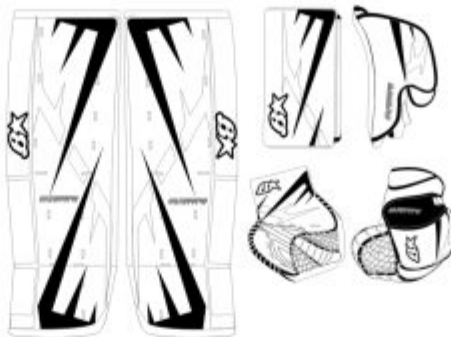

SUBZERO

COLOUR #2

SAMPLES

SAMPLES - 4 COLOUR