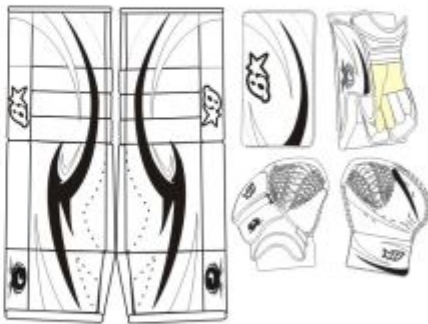

### PADDLE/HANDLE COLOURS

BLACK  
WHITE  
BLUE  
RED  
FOREST GREEN  
SILVER  
NATURAL

YOUR GEAR YOUR GAME

SKILLS 1V09

COLOUR #1

COLOUR #2

COLOUR #3

COLOUR #1