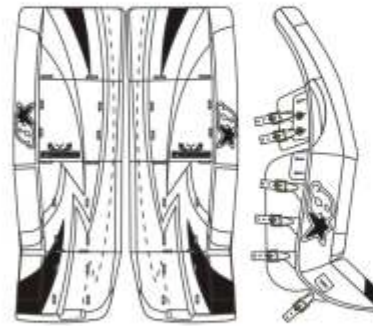

**STOCK 26"**

**HALAK 27"**

**RAZOR 28"**

**BRIAN'S  
MULTI-LAM**

- 21 PLY BALTIC BIRCH SHAFT
- LIGHTWEIGHT ASPEN PADDLE
- REINFORCED 4 PLY ASH BLADE
- AVAILABLE IN SR- 26"  
INT- 24"  
JR- 22"

CUSTOM GRAPHICS