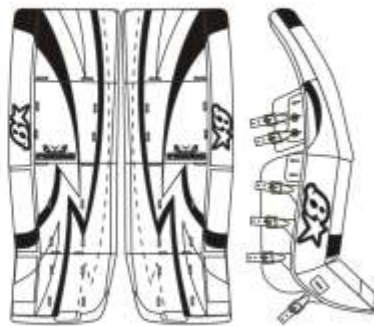

**STOCK 26"**

**HALAK 27"**

**RAZOR 28"**

**BRIAN'S  
MULTI-LAM**

- 21 PLY BALTIC BIRCH SHAFT
- LIGHTWEIGHT ASPEN PADDLE
- REINFORCED 4 PLY ASH BLADE
- AVAILABLE IN SR- 26"  
INT- 24"  
JR- 22"

CUSTOM GRAPHICS