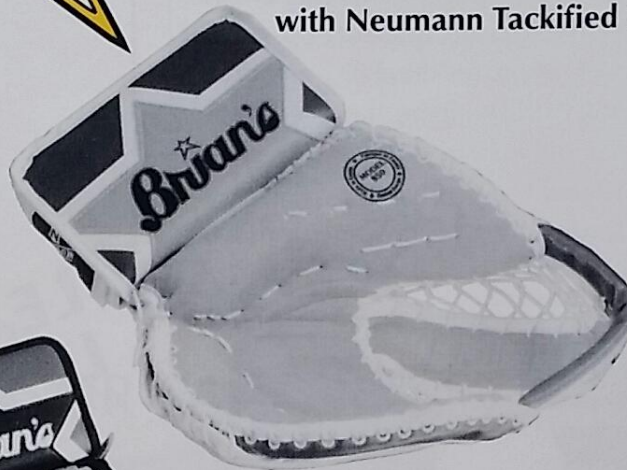

Catch Gloves

BRIAN'S CATCH GLOVES

The Brian's unmistakable style is carried throughout all our catch gloves, that feature the unique and original molded thumb that incorporates the cheater and thumb into one solid piece, eliminating cheater breakdown. The exclusive diamond weave lacing creates a deeper pocket. Clarino, used in Brian's gloves, improves durability and drying qualities. Brian's leads the goaltending world with the "tackified leather catcher". This proven patented material enhances the inside grip of the catch glove. Standard to our 850 and 851 models, but available on all models, Neumann Tackified Leather will secure grip-improving confidence and player performance.

THIEF

The model that set the precedent for all gloves. Its lightweight, quick break-in and large size has a redesigned palm for yet greater protection.

FEATURES:

- ★ The original double "tee"
- ★ Coloured palm available
- ★ Double wrist straps
- ★ Individual finger stalls
- ★ Pro quality

Catch Gloves

850

Still the most popular glove of Pro goaltenders, this 200+ square inch catcher comes standard with Neumann Tackified Leather interior palm.

FEATURES:

- ★ Single "tee"
- ★ Double wrist straps
- ★ Individual finger stalls
- ★ Pro quality

851

This glove incorporates all Pro 850 features and designs. The removable Velcro® sweat pad helps absorb hand perspiration.

FEATURES:

- ★ 2 removable sweat pads
- ★ Single "tee"
- ★ Neumann Tackified Leather interior palm (standard)
- ★ Double wrist straps
- ★ Individual finger stalls
- ★ Pro quality