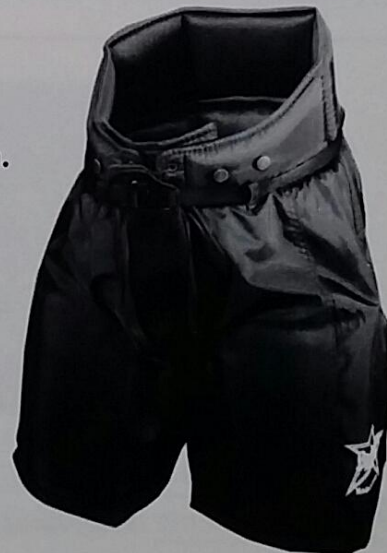

FEATURES:

- ★ Adjustable five-hole wedges
- ★ Contoured waist
- ★ Frontal flap protector
- ★ Tail and spinal protection
- ★ Full thigh protection
- ★ CoolMaX® interior
- ★ Solid colour or custom striped
- ★ Black, royal, red